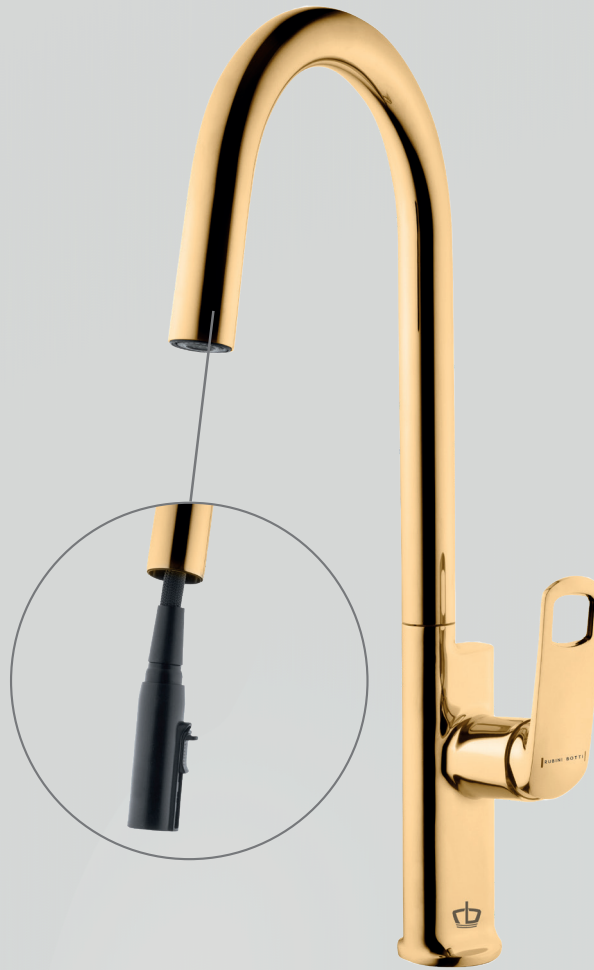

RUBINI BOTTI SERIES

Color Options

Oro   Rose   Nero   Bianco

K-1   K-2   B-1   B-7

320 different color options for all products