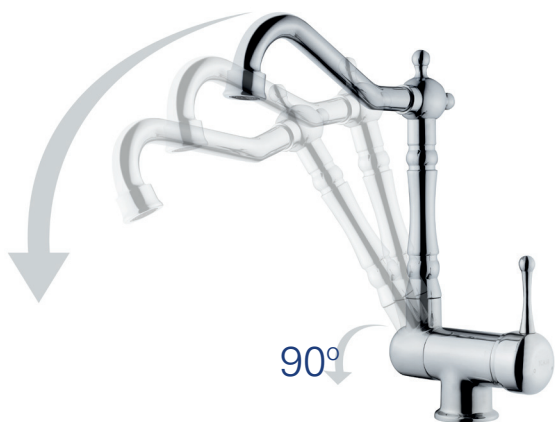

RUBINI BOTTI SERIES

**Antique Acrobat
Kitchen Mixer- Chrome**

92.43.203

Pcs/Box: 6

Weight: 2,580 kg