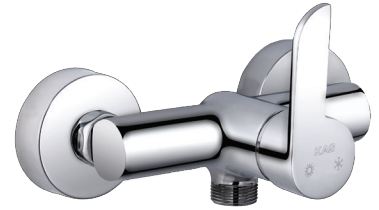

Shower Mixer

92.42.208

Pcs/Box: 12

Weight: 1,200 kg