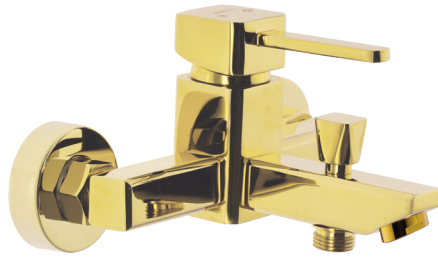

Bath Mixer

92.41.251

Pcs/Box: 12

Weight: 1,965 kg