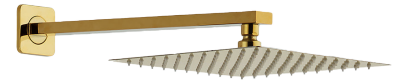

Pcs/Box: 6

Weight: 3,550 kg

Arnika Concealed 3 Outlet Shower Set

92.82.103

Pcs/Box: 6

Weight: 3,500 kg

CONCEALED SHOWER SETS

**Square Concealed
3 Outlet Shower Set**